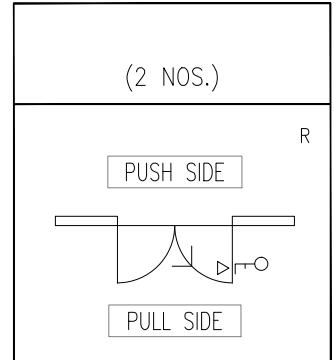

2 Hour Fire Rated Double Leaf LSD Steel Door

Door Type.	Door Type: Honeycomb Core	Frame Type: Welded	Finish: Primer Grey	
<div style="display: flex; align-items: center; justify-content: center;"> <div style="border: 1px solid black; border-radius: 50%; width: 20px; height: 20px; display: flex; align-items: center; justify-content: center; margin-right: 5px;"> LSD 2H </div> <div style="text-align: left;"> <p>Double Leaf</p> </div> </div>	S/N	Ironmongery	Description	Qty/Set
	1	Hinge	5" Flag Hinge	8
	2	Lockset	Accord 0706PZ.60 Sash Lock c/w strike & plate	1
	3	Handle	Accord 1591 SS Lever Handle	1pr.
	4	Cylinder	Accord W1405.65mm Key Thumbturn Cylinder	1
		Escutcheon	Accord SS Escutcheon	2
	5	Door Closer	Dorma TS68 Door Closer	2
6	Door Selector	Accord SS Door Selector	1	
7	Flush Bolt	Accord 300mm SS Extension Flushbolt	2	
	Dust Proof Socket	Accord Dust Proof Socket	1	

No.	Revision/Issue	Date

Project: _____

Contractor: _____

Sub Contractor: _____

Dwg Title: 2 HOUR FIRE RATED DOUBLE LEAF METAL DOOR TYPE - LSD (W/ VISION PANEL)		
Scale: AS SHOWN	Unit: MM	Date: 28-11-2019
Drawn by:	Checked by	Approved by
Dwg No.:	Rev:	Sheet: