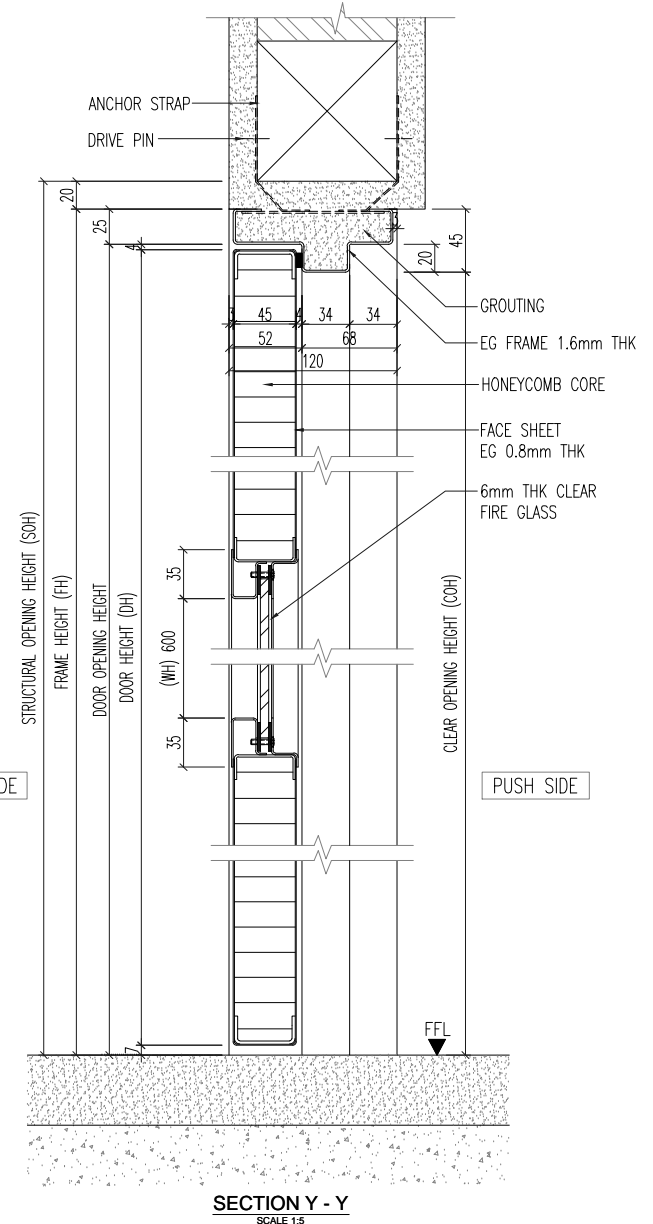

2 Hour Fire Rated Double Leaf LSD Steel Door

Door Type.	Door Type: Honeycomb Core	Frame Type: Welded	Finish: Primer Grey	
<div style="display: flex; align-items: center; justify-content: center;"> <div style="border: 1px solid black; border-radius: 50%; width: 20px; height: 20px; display: flex; align-items: center; justify-content: center; margin-right: 5px;"> LSD 2H </div> <div style="text-align: left;"> <p>Double Leaf</p> </div> </div>	S/N	Ironmongery	Description	Qty/Set
	1	Hinge	5" Flag Hinge	8
	2	Lockset	Accord 0706PZ.60 Sash Lock c/w strike & plate	1
	3	Handle	Accord 1591 SS Lever Handle	1pr.
	4	Cylinder	Accord W1405.65mm Key Thumbturn Cylinder	1
		Escutcheon	Accord SS Escutcheon	2
	5	Door Closer	Dorma TS68 Door Closer	2
6	Door Selector	Accord SS Door Selector	1	
7	Flush Bolt	Accord 300mm SS Extension Flushbolt	2	
	Dust Proof Socket	Accord Dust Proof Socket	1	

No.	Revision/Issue	Date

Project: _____

Contractor: _____

Sub Contractor: _____

Dwg Title: 2 HOUR FIRE RATED DOUBLE LEAF METAL DOOR TYPE - LSD (W/ VISION PANEL)		
Scale: AS SHOWN	Unit: MM	Date: 28-11-2019
Drawn by:	Checked by	Approved by
Dwg No.:	Rev:	Sheet: