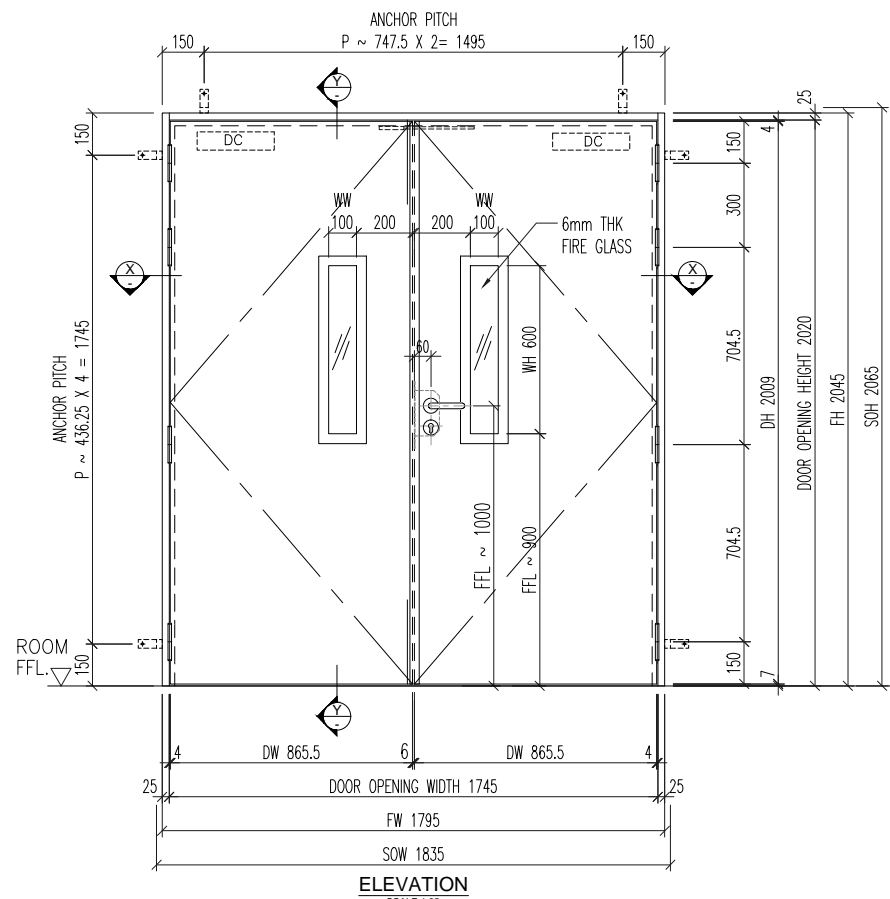

2 Hour Fire Rated Double Leaf LSD Steel Door

Door Type.	Door Type: Honeycomb Core	Frame Type: Welded	Finish: Primer Grey	
<div style="display: flex; align-items: center; justify-content: center;"> <div style="border: 1px solid black; border-radius: 50%; width: 20px; height: 20px; display: flex; align-items: center; justify-content: center; margin-right: 5px;"> LSD 2H </div> <div style="text-align: left;"> <p>Double Leaf</p> </div> </div>	S/N	Ironmongery	Description	Qty/Set
	1	Hinge	5" Flag Hinge	8
	2	Lockset	Accord 0706PZ.60 Sash Lock c/w strike & plate	1
	3	Handle	Accord 1591 SS Lever Handle	1pr.
	4	Cylinder	Accord W1405.65mm Key Thumbturn Cylinder	1
		Escutcheon	Accord SS Escutcheon	2
	5	Door Closer	Dorma TS68 Door Closer	2
6	Door Selector	Accord SS Door Selector	1	
7	Flush Bolt	Accord 300mm SS Extension Flushbolt	2	
	Dust Proof Socket	Accord Dust Proof Socket	1	

No.	Revision/Issue	Date

Project: _____

Contractor: _____

Sub Contractor: _____

Dwg Title: 2 HOUR FIRE RATED DOUBLE LEAF METAL DOOR TYPE - LSD (W/ VISION PANEL)		
Scale: AS SHOWN	Unit: MM	Date: 28-11-2019
Drawn by:	Checked by	Approved by
Dwg No.:	Rev:	Sheet: