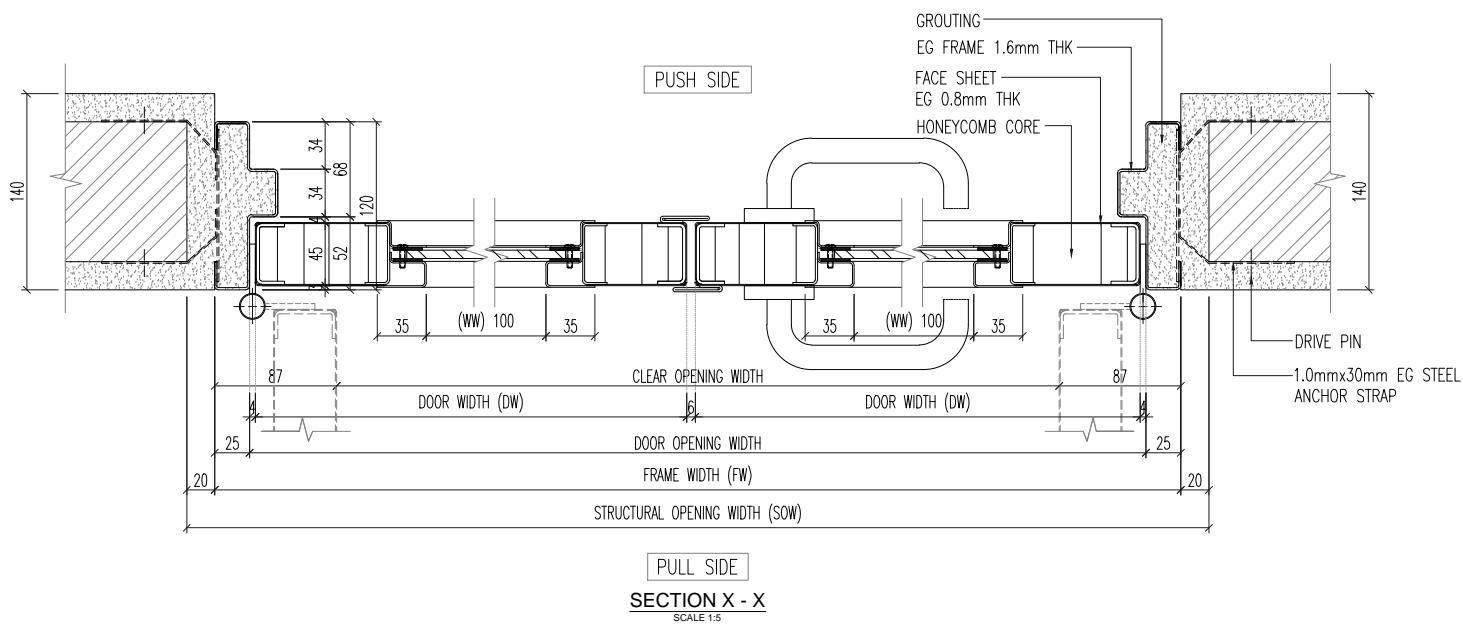

2 Hour Fire Rated Double Leaf LSD Steel Door

Door Type.	Door Type: Honeycomb Core	Frame Type: Welded	Finish: Primer Grey	
<div style="display: flex; align-items: center; justify-content: center;"> <div style="border: 1px solid black; border-radius: 50%; width: 20px; height: 20px; display: flex; align-items: center; justify-content: center; margin-right: 5px;"> LSD 2H </div> <div style="text-align: left;"> <p>Double Leaf</p> </div> </div>	S/N	Ironmongery	Description	Qty/Set
	1	Hinge	5" Flag Hinge	8
	2	Lockset	Accord 0706PZ.60 Sash Lock c/w strike & plate	1
	3	Handle	Accord 1591 SS Lever Handle	1pr.
	4	Cylinder	Accord W1405.65mm Key Thumbturn Cylinder	1
		Escutcheon	Accord SS Escutcheon	2
	5	Door Closer	Dorma TS68 Door Closer	2
6	Door Selector	Accord SS Door Selector	1	
7	Flush Bolt	Accord 300mm SS Extension Flushbolt	2	
	Dust Proof Socket	Accord Dust Proof Socket	1	

No.	Revision/Issue	Date

Project: _____

Contractor: _____

Sub Contractor: _____

Dwg Title: 2 HOUR FIRE RATED DOUBLE LEAF METAL DOOR TYPE - LSD (W/ VISION PANEL)		
Scale: AS SHOWN	Unit: MM	Date: 28-11-2019
Drawn by:	Checked by	Approved by
Dwg No.:	Rev:	Sheet: