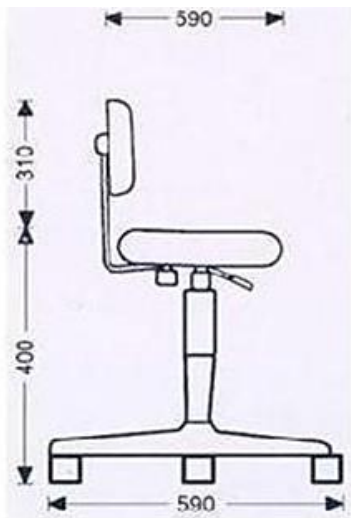

Chiros Comfort Lab Chairs

Mix and Match for a perfect fit

Black powder coated back stem.

Chrome back stem.

**Heavy duty Thermoplastic footing or Chrome steel footing c/w
Black Aluminium Die Cast Support.**

**Heavy Duty 5 Prong Thermoplastic base on nylon or PU wheel castors.
Nylon castors are suitable for carpet and vinyl floor. PU castors are
suitable for cement and wooden floor.**

**Aluminium Die Cast base on nylon or PU wheel castors. Nylon castors
are suitable for carpet and vinyl floor. PU castors are suitable for
cement and wooden.**