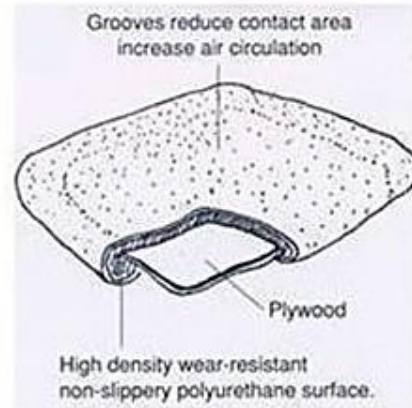

Chiros Comfort Lab Chairs

Mix and Match for a perfect fit

Black powder coated back stem.

Chrome back stem.

**Heavy duty Thermoplastic footing or Chrome steel footing c/w
Black Aluminium Die Cast Support.**

**Heavy Duty 5 Prong Thermoplastic base on nylon or PU wheel castors.
Nylon castors are suitable for carpet and vinyl floor. PU castors are
suitable for cement and wooden floor.**

**Aluminium Die Cast base on nylon or PU wheel castors. Nylon castors
are suitable for carpet and vinyl floor. PU castors are suitable for
cement and wooden.**