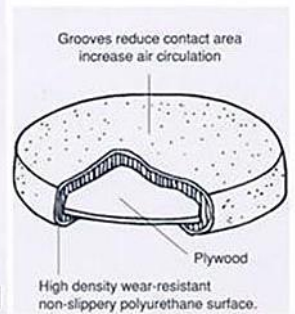

Chiros Comfort Lab Chairs

Mix and Match for a perfect fit

Black powder coated back stem.

Chrome back stem.

**Heavy duty Thermoplastic footing or Chrome steel footing c/w
Black Aluminium Die Cast Support.**

**Heavy Duty 5 Prong Thermoplastic base on nylon or PU wheel castors.
Nylon castors are suitable for carpet and vinyl floor. PU castors are
suitable for cement and wooden floor.**

**Aluminium Die Cast base on nylon or PU wheel castors. Nylon castors
are suitable for carpet and vinyl floor. PU castors are suitable for
cement and wooden.**