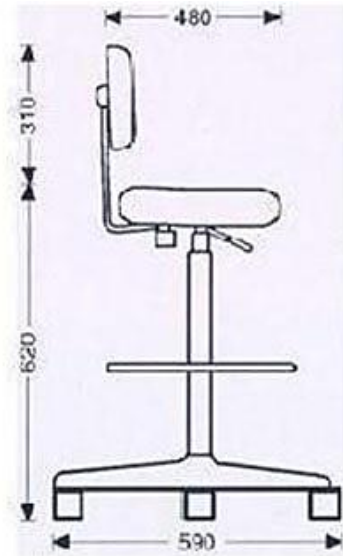

Chiros Comfort Lab Chairs

Mix and Match for a perfect fit

Black powder coated back stem.

Chrome back stem.

**Heavy duty Thermoplastic footing or Chrome steel footing c/w
Black Aluminium Die Cast Support.**

**Heavy Duty 5 Prong Thermoplastic base on nylon or PU wheel castors.
Nylon castors are suitable for carpet and vinyl floor. PU castors are
suitable for cement and wooden floor.**

**Aluminium Die Cast base on nylon or PU wheel castors. Nylon castors
are suitable for carpet and vinyl floor. PU castors are suitable for
cement and wooden.**