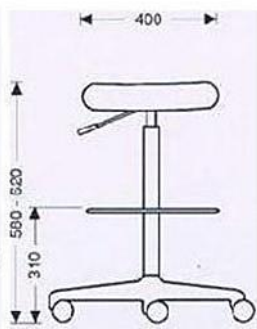

Chiros Comfort Lab Chairs

Mix and Match for a perfect fit

Black powder coated back stem.

Chrome back stem.

**Heavy duty Thermoplastic footing or Chrome steel footing c/w
Black Aluminium Die Cast Support.**

**Heavy Duty 5 Prong Thermoplastic base on nylon or PU wheel castors.
Nylon castors are suitable for carpet and vinyl floor. PU castors are
suitable for cement and wooden floor.**

**Aluminium Die Cast base on nylon or PU wheel castors. Nylon castors
are suitable for carpet and vinyl floor. PU castors are suitable for
cement and wooden.**