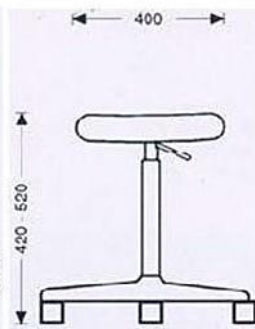

Chiros Comfort Lab Chairs

Mix and Match for a perfect fit

Black powder coated back stem.

Chrome back stem.

**Heavy duty Thermoplastic footing or Chrome steel footing c/w
Black Aluminium Die Cast Support.**

**Heavy Duty 5 Prong Thermoplastic base on nylon or PU wheel castors.
Nylon castors are suitable for carpet and vinyl floor. PU castors are
suitable for cement and wooden floor.**

**Aluminium Die Cast base on nylon or PU wheel castors. Nylon castors
are suitable for carpet and vinyl floor. PU castors are suitable for
cement and wooden.**