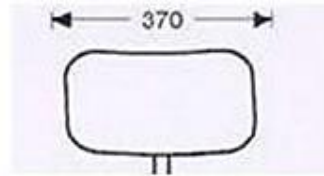

Chiros Comfort Lab Chairs

Mix and Match for a perfect fit

Black powder coated back stem.

Chrome back stem.

**Heavy duty Thermoplastic footing or Chrome steel footing c/w
Black Aluminium Die Cast Support.**

**Heavy Duty 5 Prong Thermoplastic base on nylon or PU wheel castors.
Nylon castors are suitable for carpet and vinyl floor. PU castors are
suitable for cement and wooden floor.**

**Aluminium Die Cast base on nylon or PU wheel castors. Nylon castors
are suitable for carpet and vinyl floor. PU castors are suitable for
cement and wooden.**