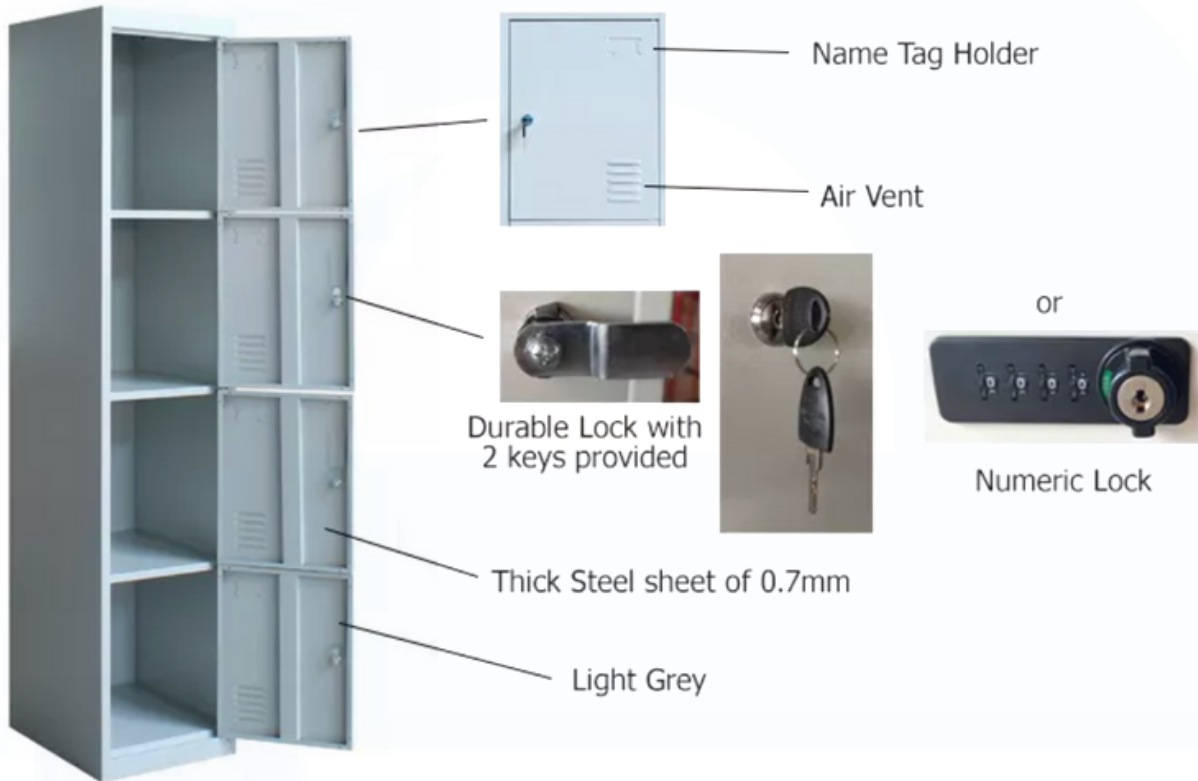

STEEL CABINET LOCKER

4 DOOR & 6 DOOR LOCKER CABINET

4 Door Steel Locker Cabinet

- Size : L380 x D450 x H1850
- Color : Customizable
- 4 Door with individual lock
- Key lock 2 keys per lock or Numeric Lock
- Name tag holder for slotting your name tag.
- Thick Cold roll steel with epoxy powder coated.
- Master Key option available!
- Wheel option available!

STEEL CABINET LOCKER

4 DOOR & 6 DOOR LOCKER CABINET

6 Door Steel Locker Cabinet

- Size : L380 x D450 x H1850
- Color : Customizable
- 6 Door with individual lock
- Key lock 2 keys per lock or Numeric Lock
- Name tag holder for slotting your name tag.
- Thick Cold roll steel with epoxy powder coated.
- Master Key option available!
- Wheel option available!