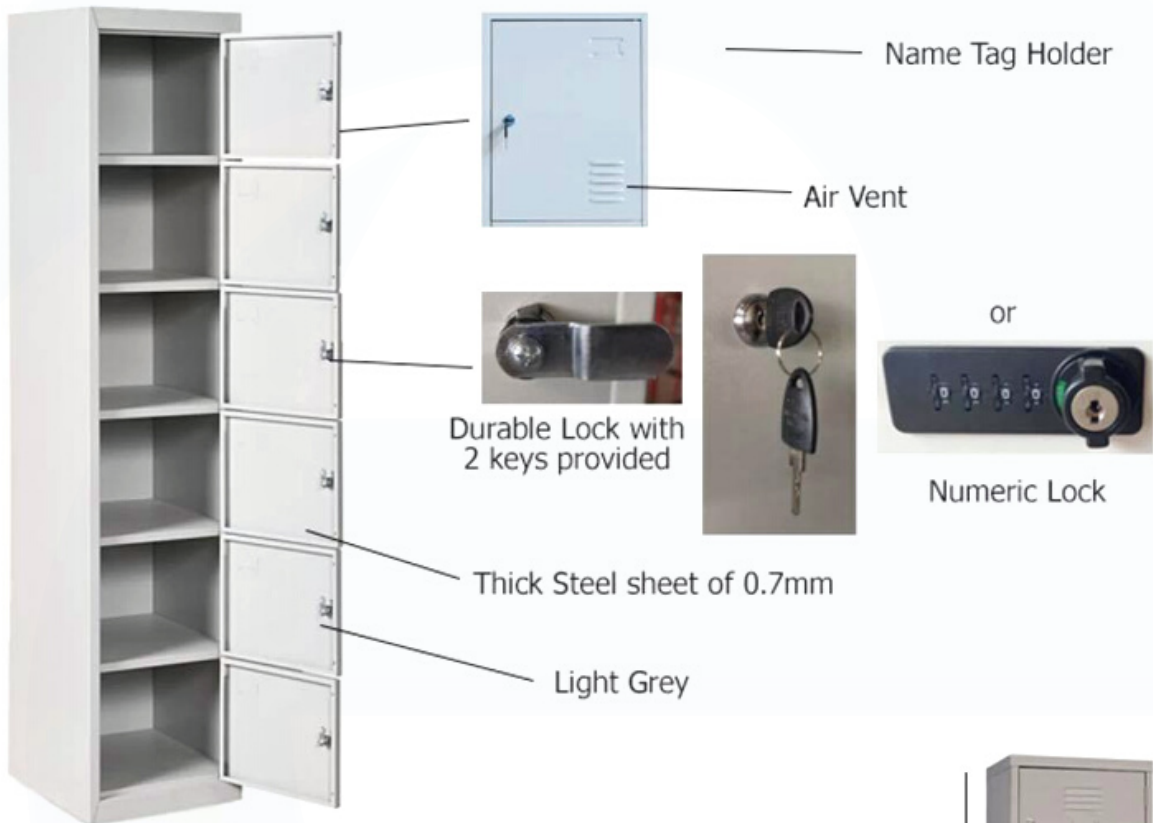

STEEL CABINET LOCKER

4 DOOR & 6 DOOR LOCKER CABINET

4 Door Steel Locker Cabinet

- Size : L380 x D450 x H1850
- Color : Customizable
- 4 Door with individual lock
- Key lock 2 keys per lock or Numeric Lock
- Name tag holder for slotting your name tag.
- Thick Cold roll steel with epoxy powder coated.
- Master Key option available!
- Wheel option available!

STEEL CABINET LOCKER

4 DOOR & 6 DOOR LOCKER CABINET

6 Door Steel Locker Cabinet

- Size : L380 x D450 x H1850
- Color : Customizable
- 6 Door with individual lock
- Key lock 2 keys per lock or Numeric Lock
- Name tag holder for slotting your name tag.
- Thick Cold roll steel with epoxy powder coated.
- Master Key option available!
- Wheel option available!