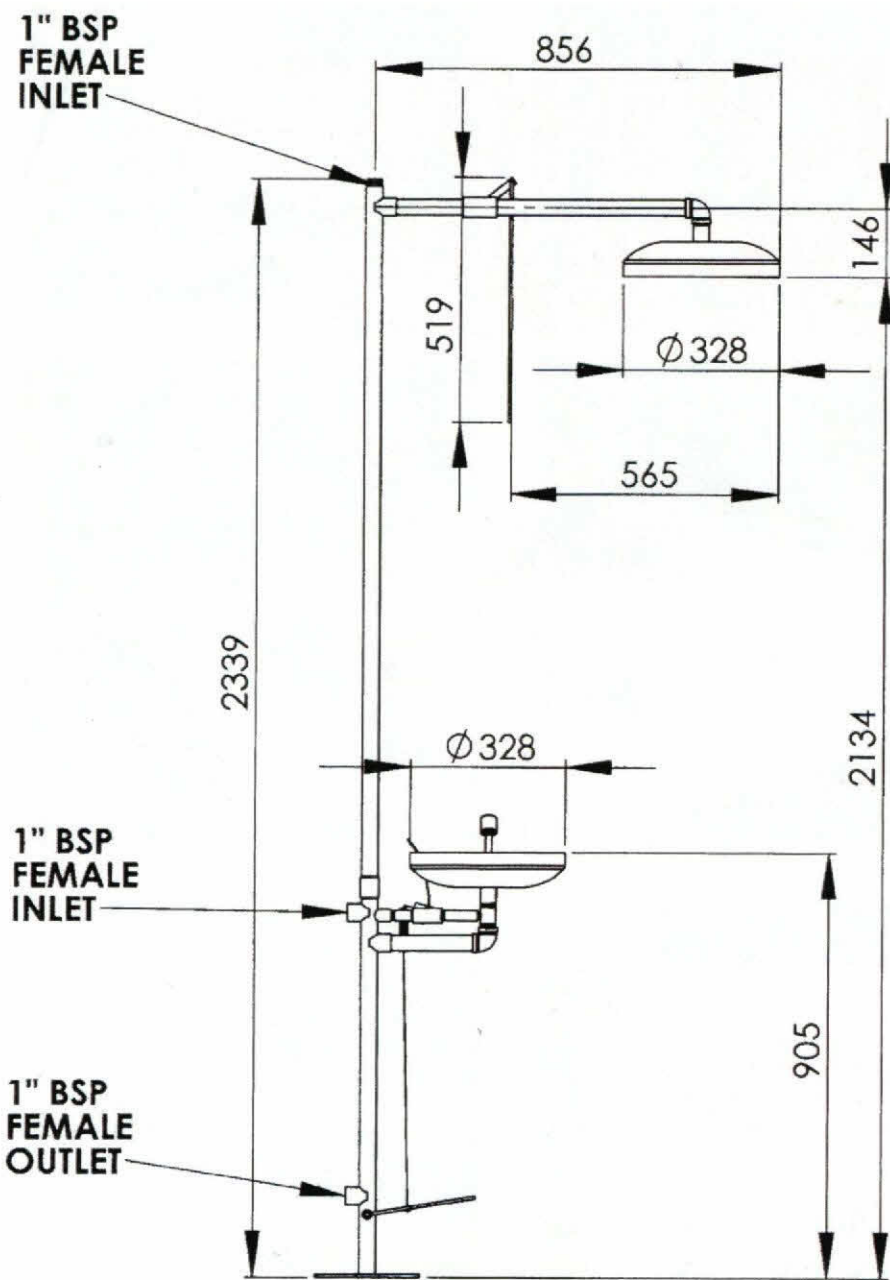

SHOWER

Head

328mm Stainless Steel Head S304.

Activation

Rigid Stainless Steel Pull Rod Operates A Stay Open Stainless Steel S316 Ball Valve.

Standard

Stainless Steel S304 Pipe with Green and White Strip for High Visibility and Easily Spotted In Emergency Situations.

EYEWASH

Receptor

328mm Stainless Steel Bowl S304 with reinforce rib.

Eyewash Sprayhead Assembly

Stainless Steel S304 with PP sprayhead assembly with two soft-flow eyewash head and dust cover. Sprayhead have buit in filter to prevent pericles from the water that may cost damage to the user eyes.

Activation

Stainless Steel push plate and foot pedal operate a stay open S316 stainless steel ball valve.

Sign

Universal emergency sign included.