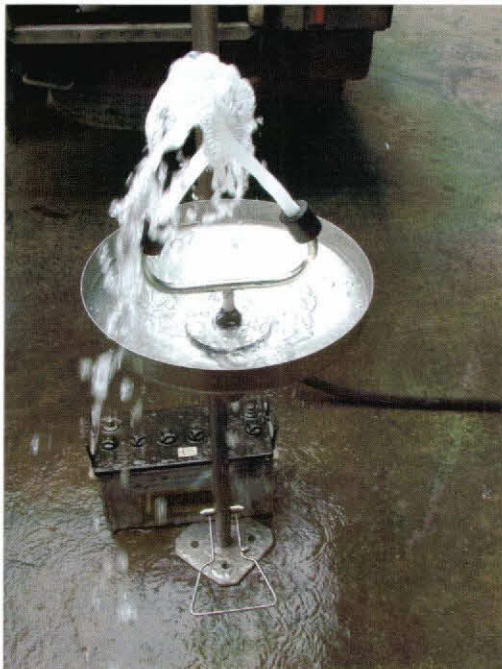

### Eyewash Sprayhead Assembly

Stainless Steel S304 with PP sprayhead assembly with two soft-flow eyewash head and dust cover. Sprayhead have buit in filter to prevent pericles from the water that may cost damage to the user eyes.

### Activation

Stainless Steel push plate and foot pedal operate a stay open S316 stainless steel ball valve.

### Sign

Universal emergency sign included.

328mm Stainless Steel Emergency Shower Head  
in operation deliver 75.70 litre/min at 30psi

Eyewash with two soft-flow streams  
and stainless steel S304 bowl gives a  
large flow at aerated water.