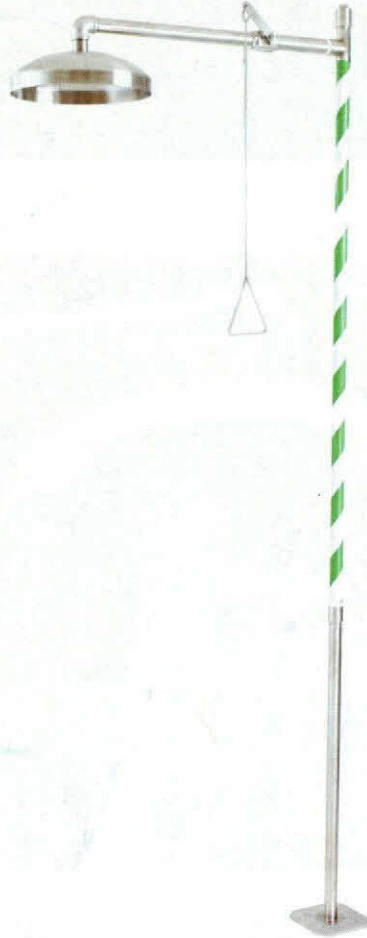

Eyewash with two soft-flow streams
and stainless steel S304 bowl gives a
large flow at aerated water.

Shower head give a concertrated flow of
water in a drench colum with radius of 200mm
comply to ANSI 2358.1-2004.

SS002-000

Floor Mount Drench Shower with Stainless Steel Shower Head.